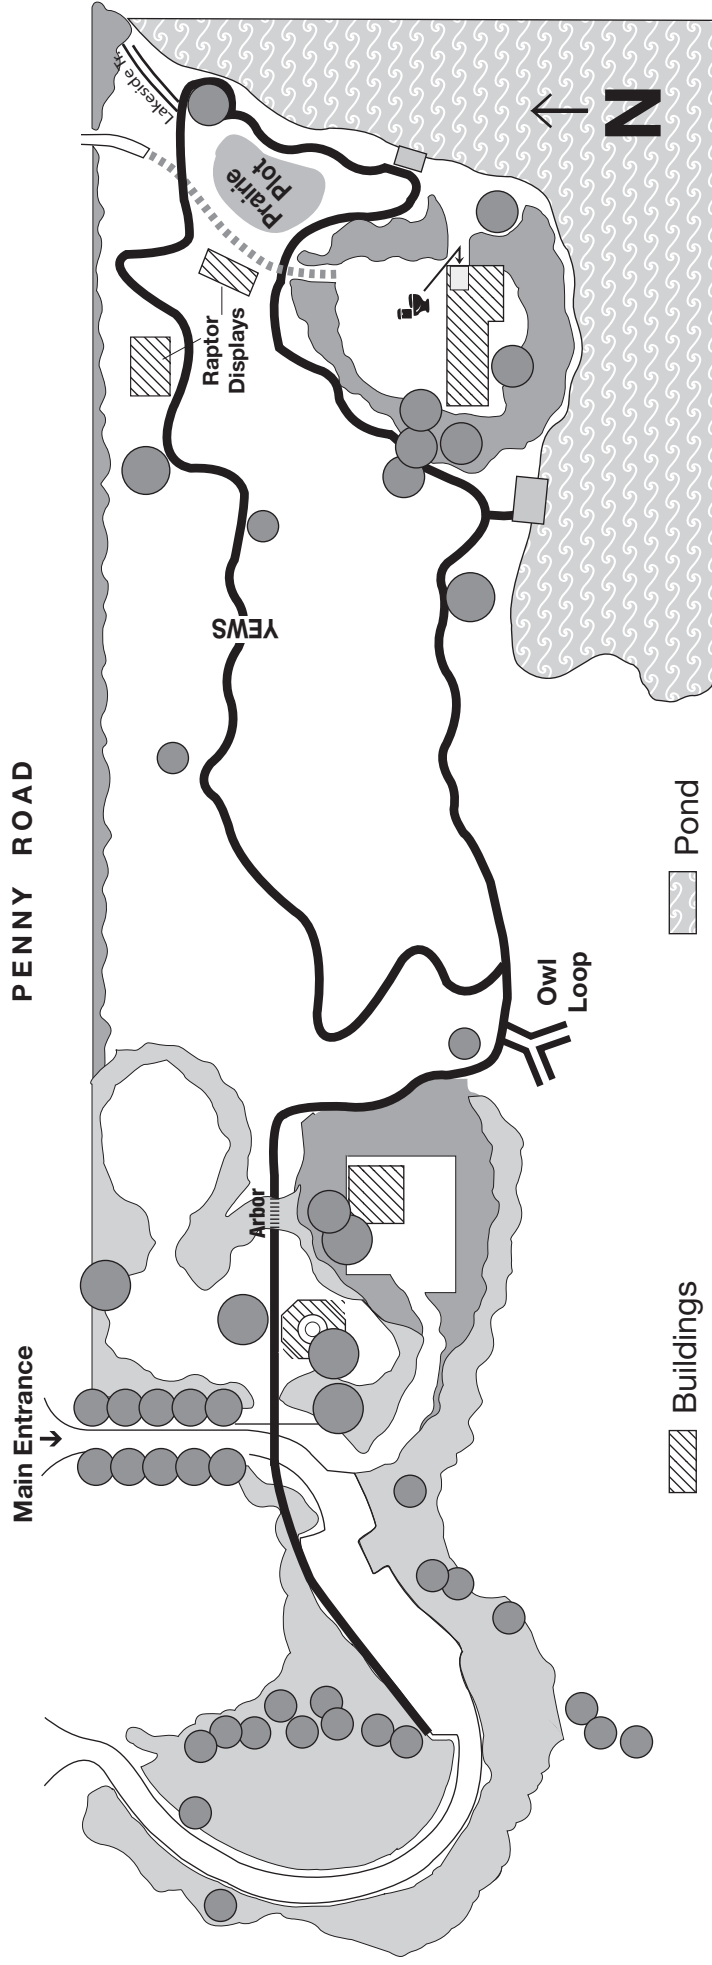

# STILLMAN TRAIL MAP

33 West Penny Road  
South Barrington, IL 60010  
847.428.OWLS

## LEGEND

Scale: 1" = 240 ft.

— Hiking Trails

▤ Foot Bridge

☆ "You Are Here" Signs

● Map of this area on other side

Scale: 1 in. = 75 feet

(COMPLETE TRAIL MAP ON OTHER SIDE)