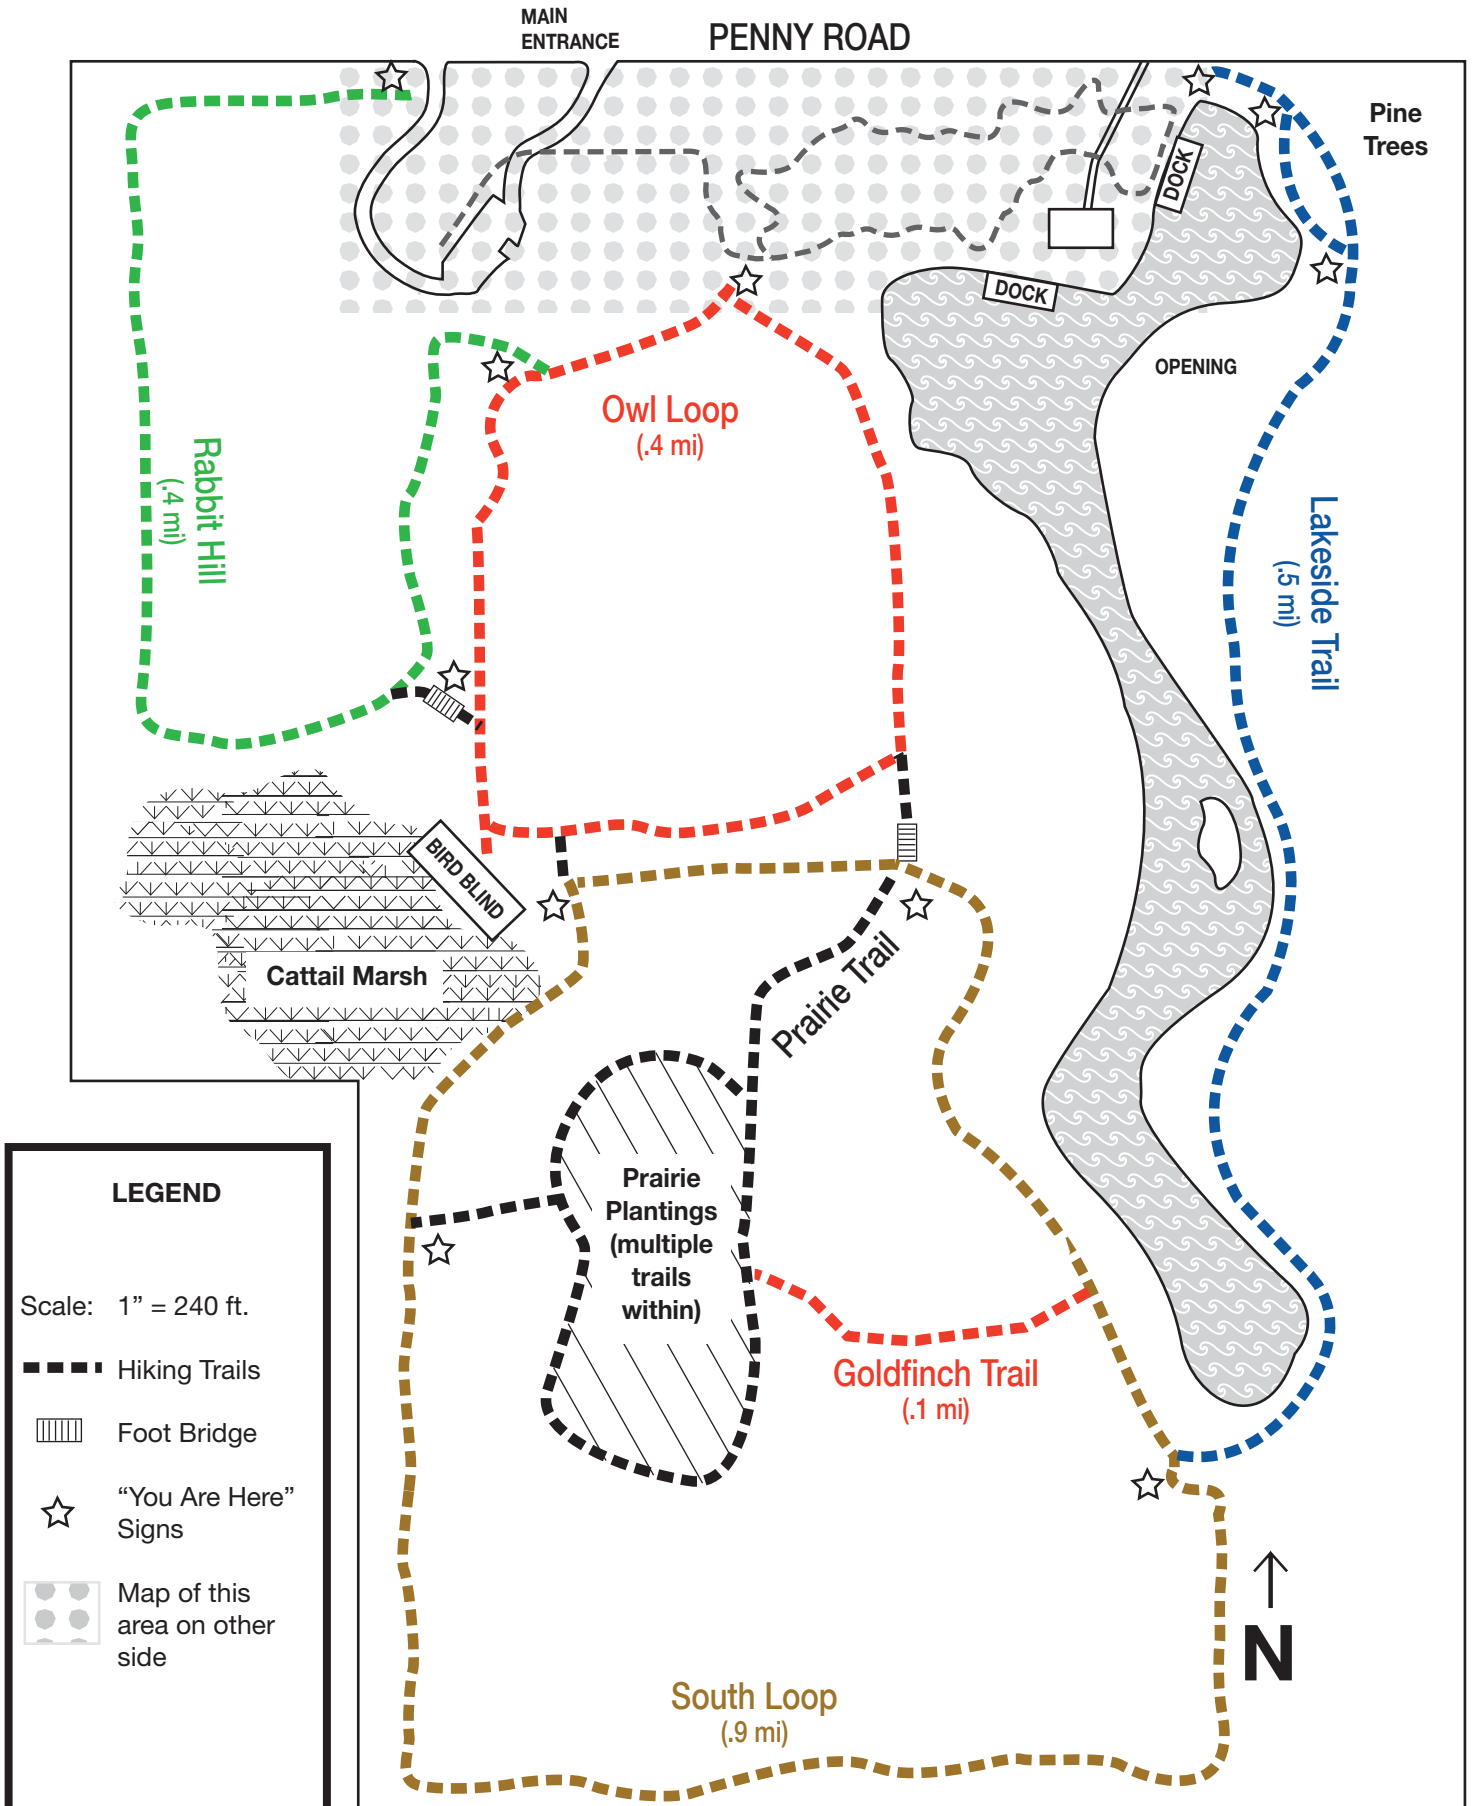

# STILLMAN TRAIL MAP

33 West Penny Road  
South Barrington, IL 60010  
847.428.OWLS

## LEGEND

Scale: 1" = 240 ft.

— Hiking Trails

▤ Foot Bridge

☆ "You Are Here" Signs

● Map of this area on other side

Scale: 1 in. = 75 feet

(COMPLETE TRAIL MAP ON OTHER SIDE)